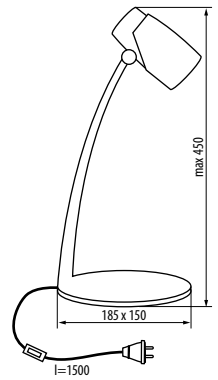

SARI LED

SARI LED B-CH

SARI LED B-SR

SARI LED W-SR

220-240V~
50/60Hz

[W]
4,5

[lm]
270

Tc [K]
Ra [CRI]
= 6x MacAdam
3000

≥ 15000

[h]
20000

[°]
95

IP
20

Kanlux

SARI LED B-CH	27980	Schwarz-Champagnergold / black and champagne / noire et champagne
SARI LED B-SR	27981	Schwarz-silber / black and silver / noir et d'argent
SARI LED W-SR	27982	Weiß-silber / white and silver / blanche et d'argent