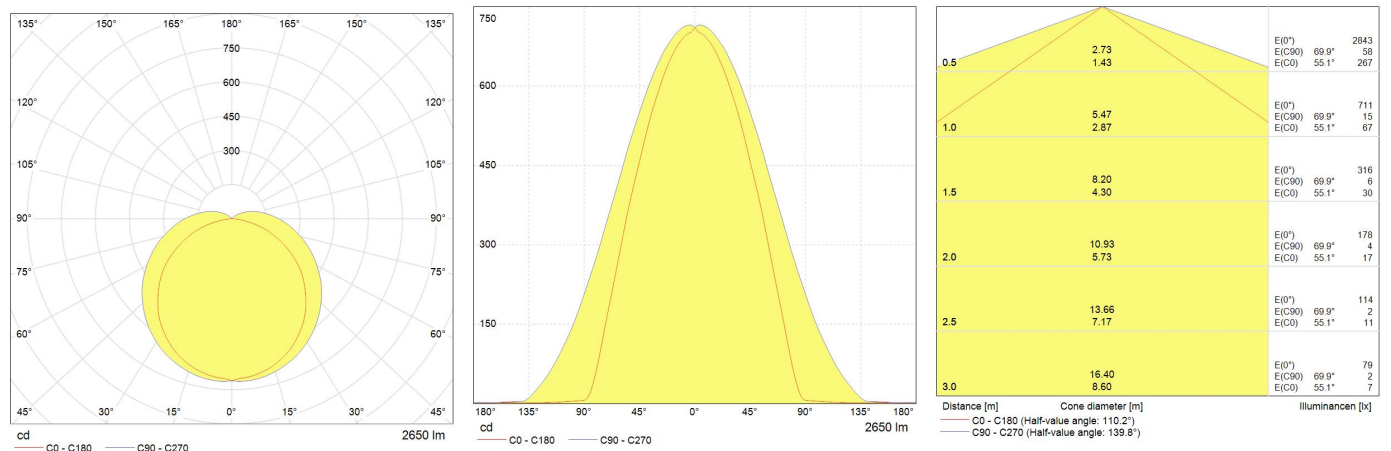

Logistic data

Box quantity	1
Shipment	Standard
Product status	Available

Light distribution

Downloads & Links

[Go to the catalog site (HTTP)](#)

[Datasheet (PDF)](#)

[Installation guide (PDF)](#)

[Images (HTTP)](#)

[Declaration of Conformity (PDF)](#)

[Datasheets on all languages (HTTP)](#)