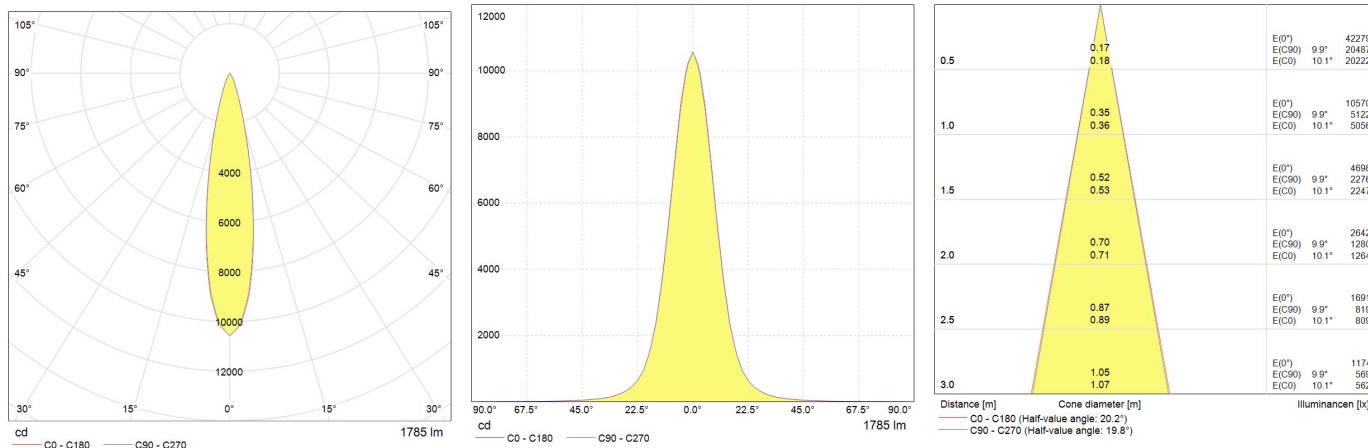

Optical data

Nominal beam angle [°] 24°

Electrical data

Nominal lamp power factor >0.8

Controllability Not dimmable electronic (Static)

Logistic data

Product status Available

Shipment Standard

Photometric Data

Downloads & Links

[Go to the catalog site (HTTP)](#)

[Datasheet (PDF)](#)

[Images (HTTP)](#)