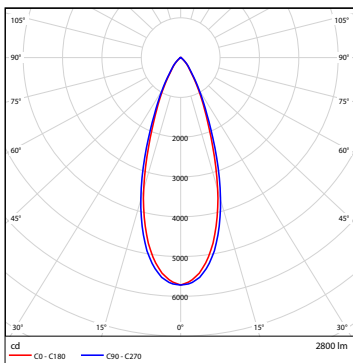

## Photometric data

30W 3000K 15°

30W 3000K 20°

30W 3000K 36°

30W 4000K 36°

2x30W 4000K 36°

3x30W 4000K 36°

Photometry is based on LM79