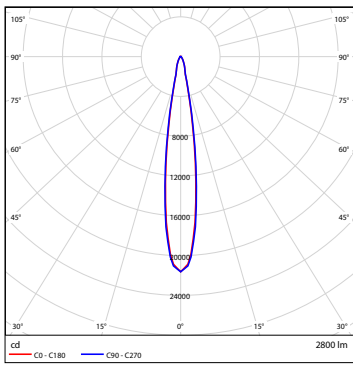

## Photometric data

30W 3000K 15°

30W 3000K 20°

30W 3000K 36°

30W 4000K 36°

2x30W 4000K 36°

3x30W 4000K 36°

Photometry is based on LM79