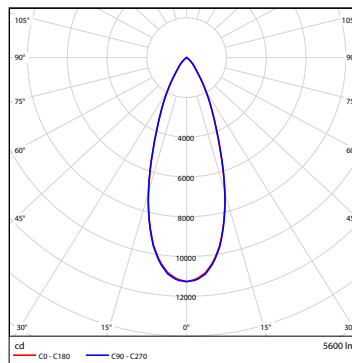

## Photometric data

30W 3000K 15°

30W 3000K 20°

30W 3000K 36°

30W 4000K 36°

2x30W 4000K 36°

3x30W 4000K 36°

Photometry is based on LM79