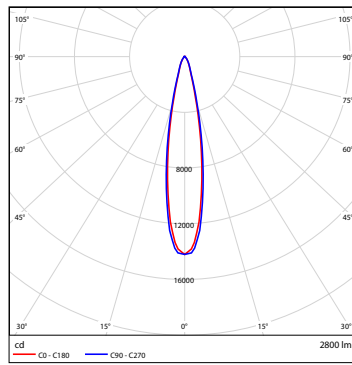

## Photometric data

30W 3000K 15°

30W 3000K 20°

30W 3000K 36°

30W 4000K 36°

2x30W 4000K 36°

3x30W 4000K 36°

Photometry is based on LM79