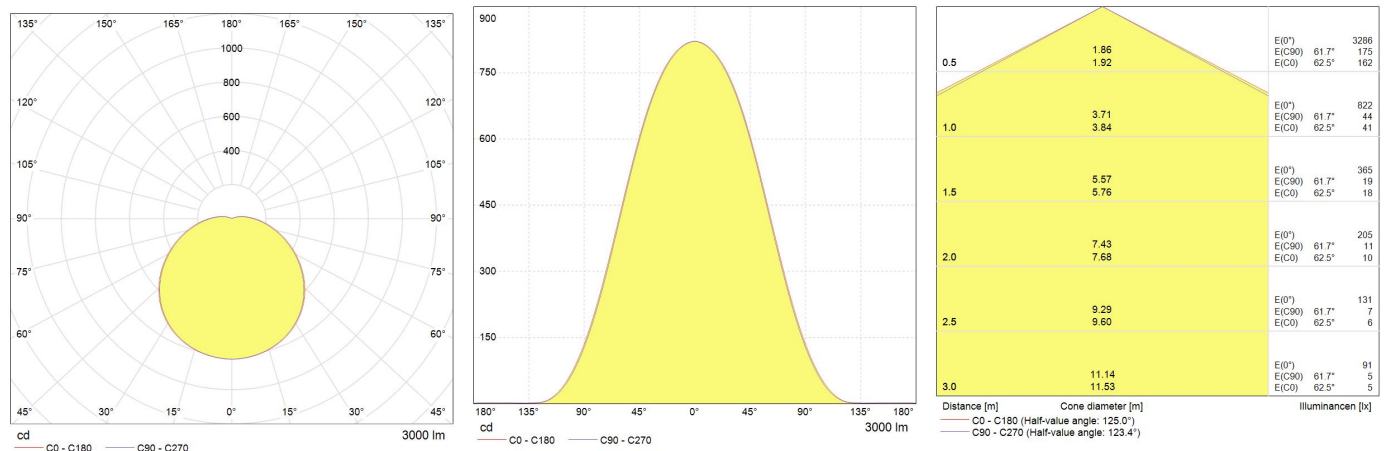

Logistic data

Box quantity	1
Shipment	Standard
Product status	Available

Light distribution

Downloads & Links

[Go to the catalog site (HTTP)](#)

[Datasheet (PDF)](#)

[Installation guide (PDF)](#)

[Images (HTTP)](#)

[Declaration of Conformity (PDF)](#)

[Declaration of Conformity - Sensor (PDF)](#)

[Datasheet (HUN) (PDF)](#)

[Datasheet (FR) (PDF)](#)