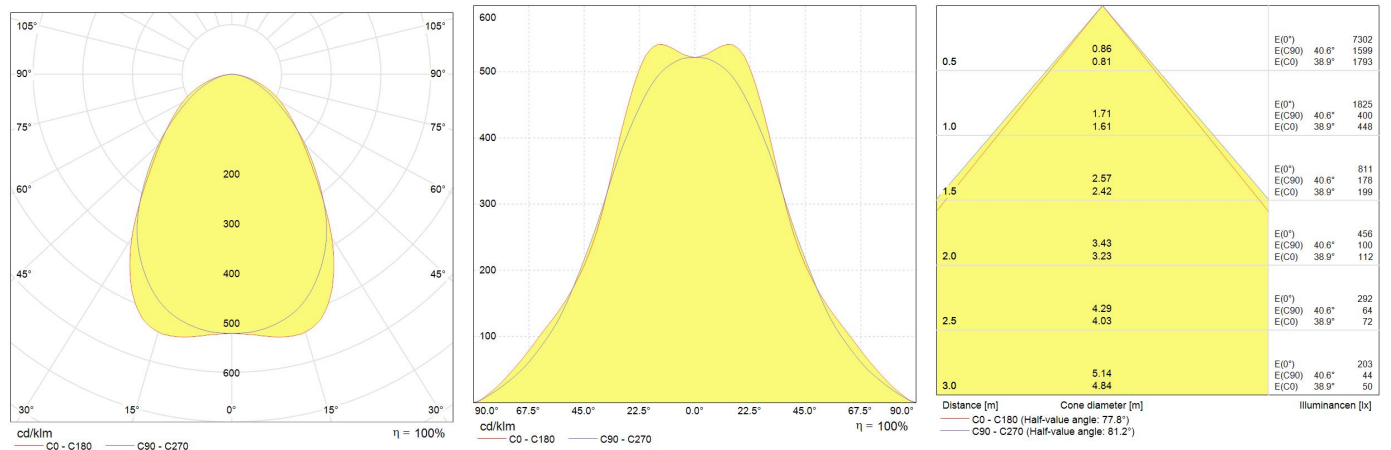

Electrical data

Nominal lamp power factor	0.9
Controllability	Not dimmable electronic (Static)

Logistic data

Product status	Available
Shipment	Standard

Photometric Data

Downloads & Links

- [Go to the catalog site (HTTP)](#)
- [Datasheet - TUNGSRAM (PDF)](#)
- [Images (HTTP)](#)