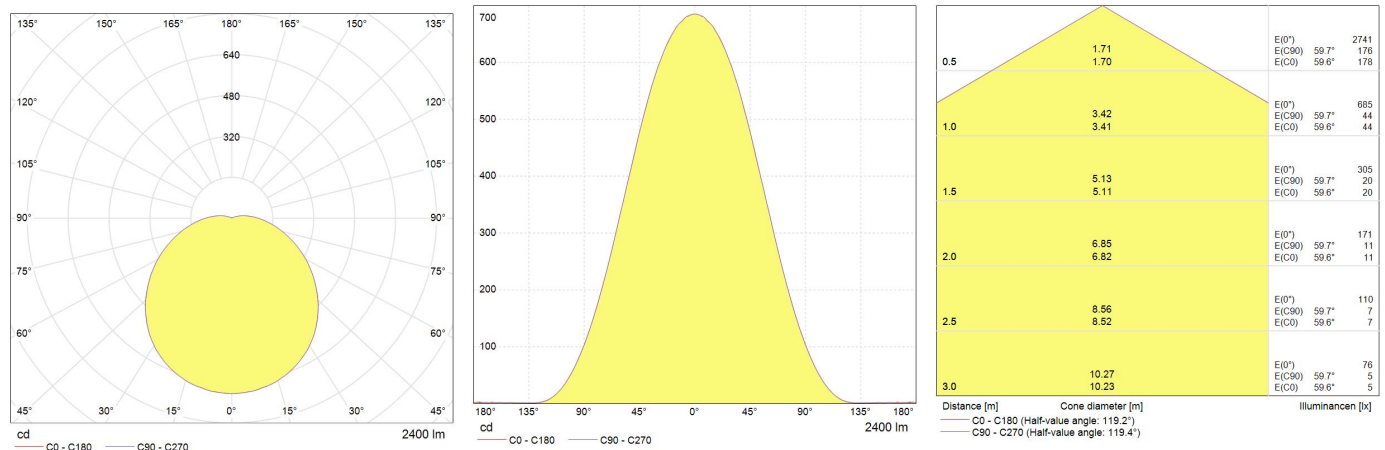

Electrical data

Nominal lamp power factor	>0.9
Class	Class II
Controllability	Constant Current Driver

Logistic data

Product status	Available
Pack quantity	1

Photometric Data

Downloads & Links

[Go to the catalog site (HTTP)](#)

[Datasheet (PDF)](#)

[Images (HTTP)](#)

[Dialux offline Plugin (HTTP)](#)

[Certificate for the Quality Management System of GE Lighting EMEA (PDF)](#)

[Certificate for the Environmental Management System of GE Lighting EMEA (PDF)](#)